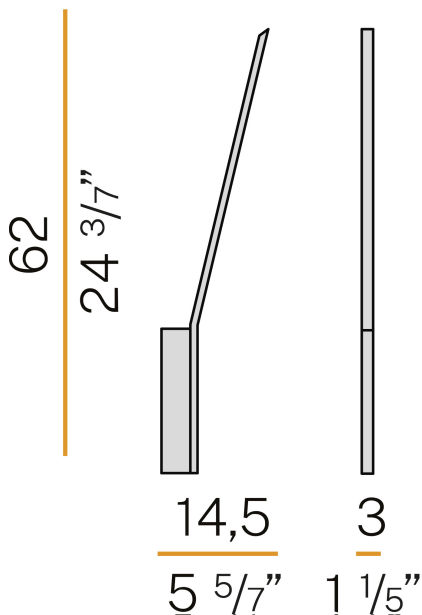

### Data sheet

CODE	A07201.000.0401
SYSTEM POWER CONSUMPTION	13W
EFFICACY	80.46lm/W
LIGHT SOURCE	LED
COLOUR TEMPERATURE	3000K Ra>90
LIGHT DISTRIBUTION	diffused
POWER SUPPLY	220-240V AC
FREQUENCY	50/60Hz
ELECTRICAL CONFIGURATION	ON-OFF
DRIVER	integrated included
NOMINAL LUMINOUS FLUX	1366lm
LUMEN OUTPUT	1046lm
EFFICIENCY	76.6%
WEIGHT	1,02 Kg
PROTECTION DEGREE	IP20
COLOUR TOLLERANCES	SDCM 3
PACKING DIMENSIONS (CM)	10,0 x 84,5 x 7,0

### Technical drawing

### Polar diagram